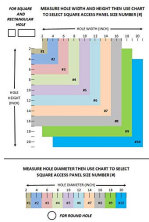

Drywall Access Panel Square Size #1 : 3 1/8 in X 3 1/8 in (7.9 cm X 7.9 cm) [2" to 2.9" Longest Hole Width or Height] ([View amazon detail page](#))

ASIN: B077P9LSLF

Product Name: Drywall Access Panel Square Size #1 : 3 1/8 in X 3 1/8 in (7.9 cm X 7.9 cm) [2" to 2.9" Longest Hole Width or Height]

Images must meet the following requirements:

- Products must fill at least 85% of the image. Images must show only the product that is for sale, with few or no props and with no logos, watermarks, or inset images. Images may only contain text that is a part of the product.
- Main images must have a pure white background, must be a photo (not a drawing), and must not contain excluded accessories.
- Images must be at least 1000 pixels on the longest side and at least 500 pixels on the shortest side to be zoom-able.
- Images must not exceed 10000 pixels on the longest side.
- JPEG is the preferred image format, but you also may use TIFF and GIF files.

Remove image

Remove image

Remove image

Remove image

Remove image

Remove image

Remove image

Remove image