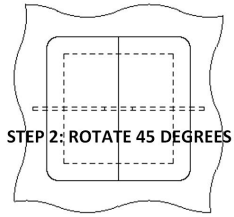

Drywall Access Panel Square Size #1 : 3 1/8 in X 3 1/8 in (7.9 cm X 7.9 cm) [2" to 2.9" Longest Hole Width or Height] ([View amazon detail page](#))

ASIN: B077P9LSLF

Product Name: Drywall Access Panel Square Size #1 : 3 1/8 in X 3 1/8 in (7.9 cm X 7.9 cm) [2" to 2.9" Longest Hole Width or Height]

Images must meet the following requirements:

- Products must fill at least 85% of the image. Images must show only the product that is for sale, with few or no props and with no logos, watermarks, or inset images. Images may only contain text that is a part of the product.
- Main images must have a pure white background, must be a photo (not a drawing), and must not contain excluded accessories.
- Images must be at least 1000 pixels on the longest side and at least 500 pixels on the shortest side to be zoom-able.
- Images must not exceed 10000 pixels on the longest side.
- JPEG is the preferred image format, but you also may use TIFF and GIF files.

Remove image

Remove image

Remove image

Remove image

Remove image

Remove image

Remove image

Remove image